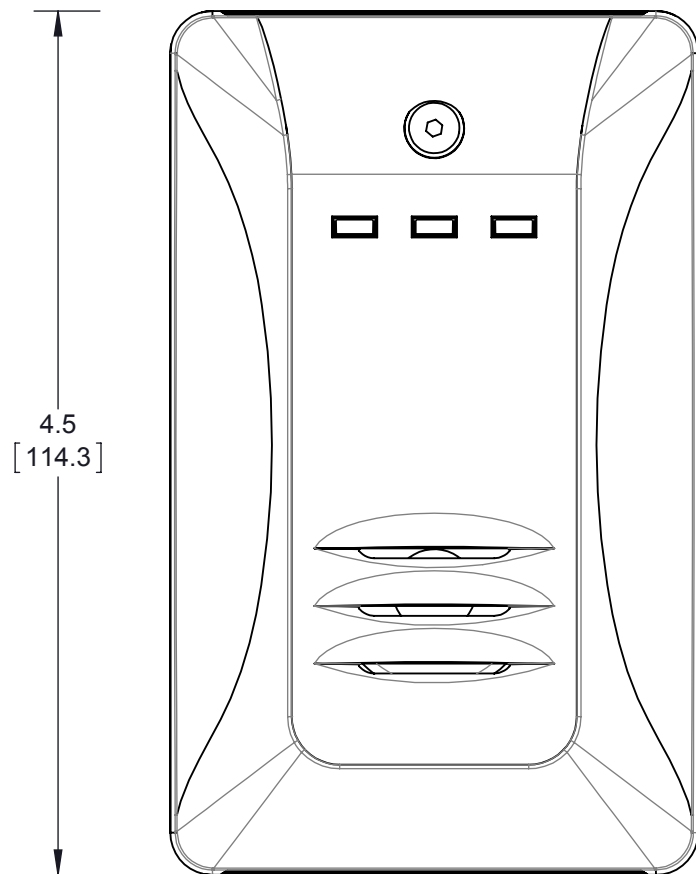

GWN SERIES
PRODUCT DIMENSIONS
DIMENSIONS IN INCHES [mm]

2.75
[69.85]

1.2 [30.2] 1.0 [25.07]

3.28
[83.32]
CTR-CTR